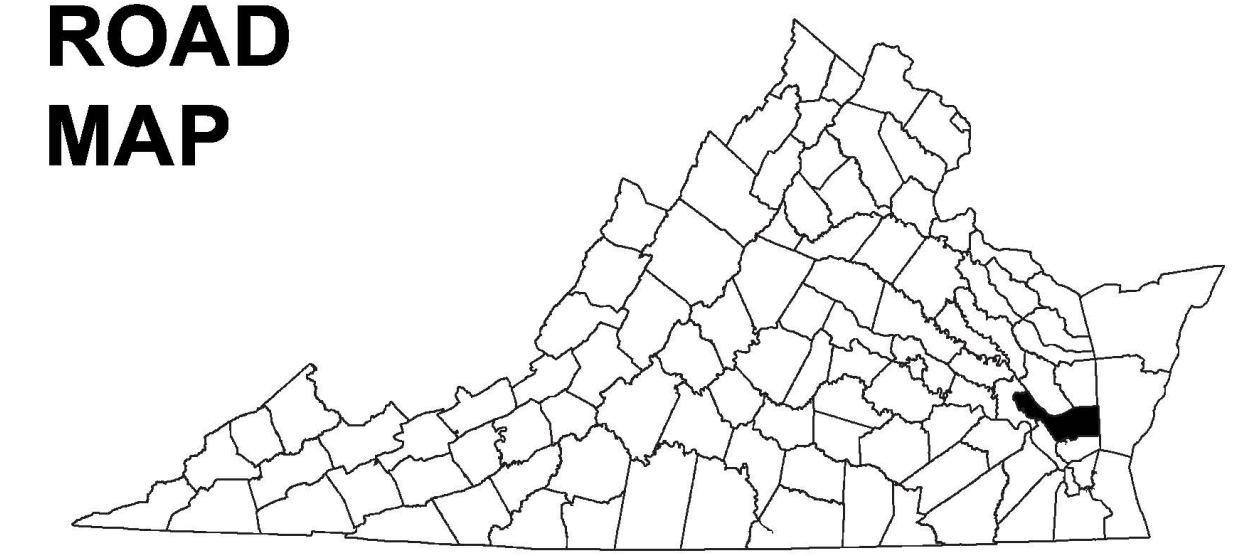

JAMES CITY & YORK COUNTIES, VA

COUNTY ROAD MAP

JAMES CITY & YORK COUNTIES

ROAD CLASSIFICATIONS	MISCELLANEOUS
Frontage Road	Schools
Secondary Route	Seaports
State Route	Park_RideLots
U.S. Route	AIRPORTS
Urban Road	Commercial
LightSurface	General
DividedHwyInterstate	Military
AllWeatherSurface	RAILROADS
Unsurfaced	Metro
otherSurface	VARailroads
BikeRoutes	Park_N_Ride
AppalachianTrail	BOUNDARIES
Scenic Roads	MilitaryAreas
Additional ROAD CLASSIFICATION (Post 2019)	MagisterialDistricts
Hard-surface	Incorp_Areas
	Natural_LandCover

Area North of Williamsburg

The accuracy or completeness of this map is not guaranteed or warranted. Map depicts state-maintained highway network as of May 1, 2021. Copyright © 2021 by Commonwealth of Virginia Department of Transportation, All Rights Reserved