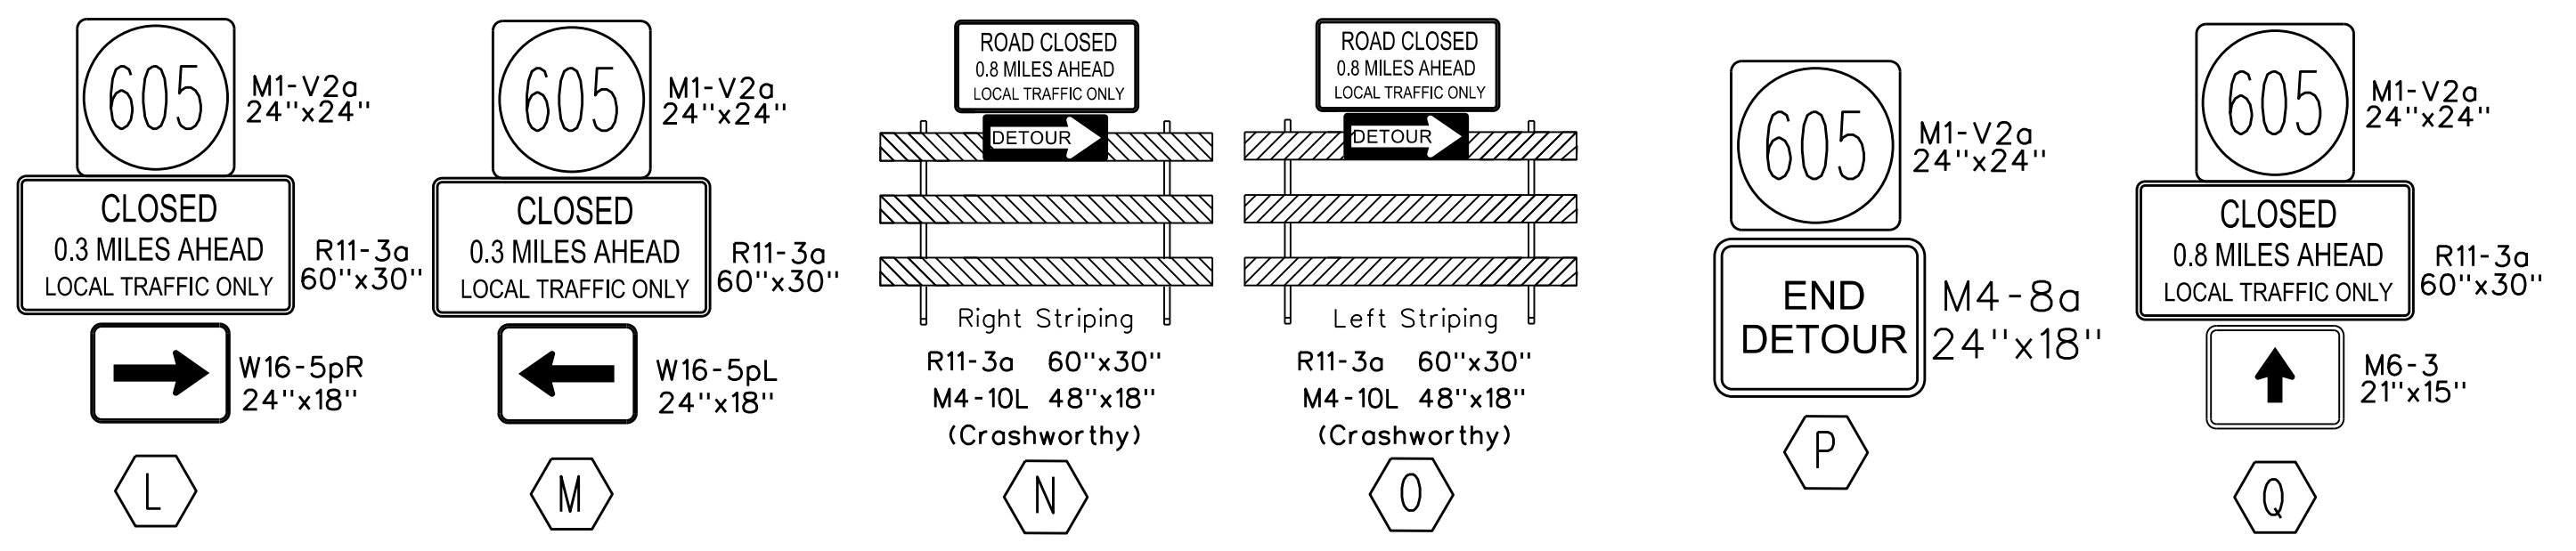

PRELIMINARY PLANS
NOT FOR CONSTRUCTION

Designed By: Jeffrey Stone
 Drawn By: Jeffrey Stone
 Contact Person: Jeffrey Stone 540-899-4547
 County: Northumberland
 Location: SR 605 Balls Neck Rd.
 Reviewed By: E.T. Newton
 File: TE Fredericksburg/Northernland/0600-0999/0605-Balls Neck Rd./0605-20210325-DET