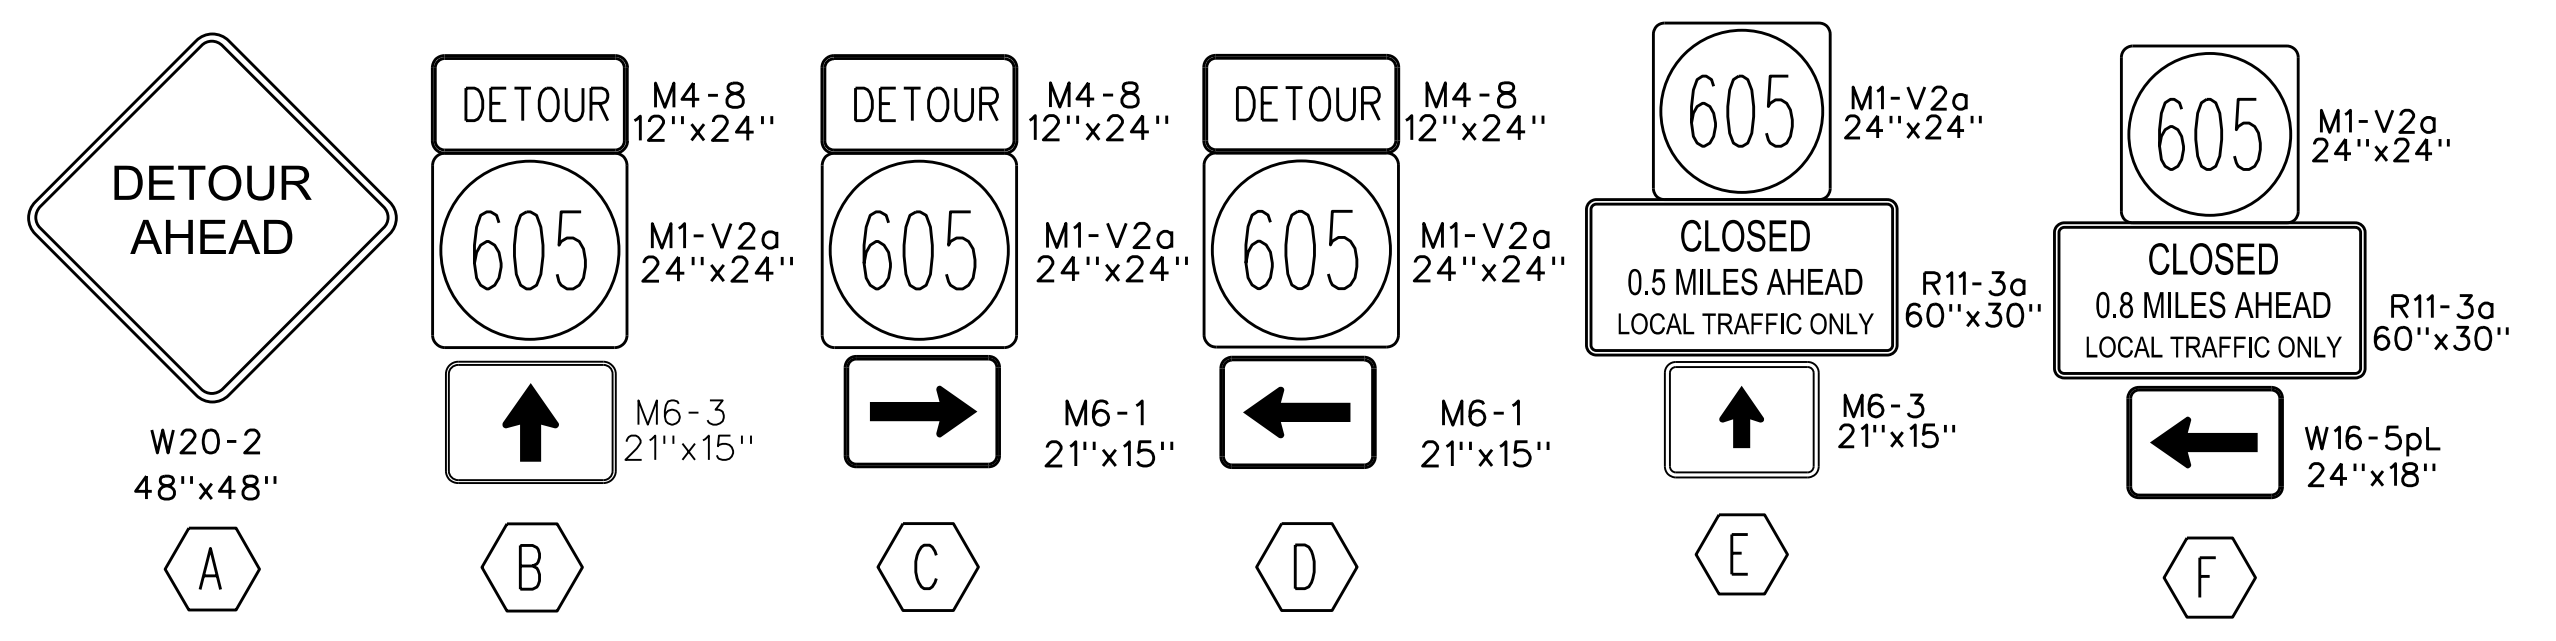

PRELIMINARY PLANS
NOT FOR CONSTRUCTION

Designed By: Jeffrey Stone
 Drawn By: Jeffrey Stone
 Contact Person: Jeffrey Stone 540-899-4547
 County: Northumberland
 Location: SR 605 Balls Neck Rd.
 Reviewed By: E.T. Newton
 File: TE Fredericksburg/Northernland/0600-0999/0605-Balls Neck Rd./0605-20210325-DET