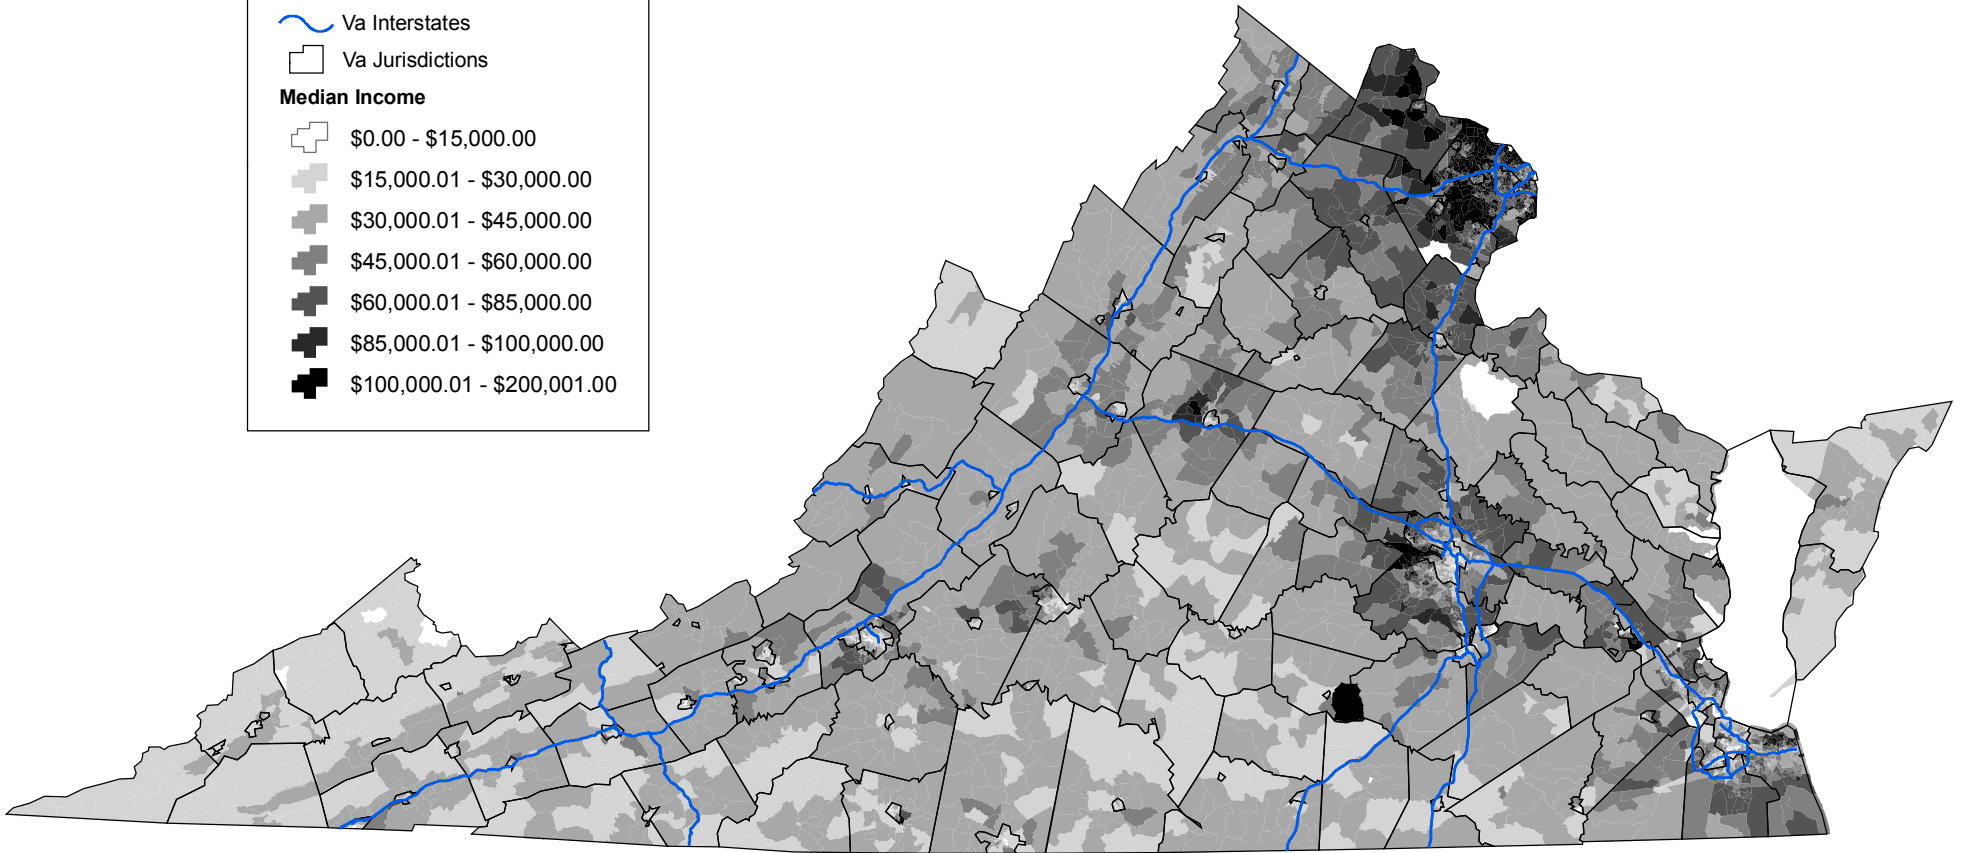

2000 Median Income at the Block Group Level

Legend

-  Va Interstates
-  Va Jurisdictions
- Median Income**
-  \$0.00 - \$15,000.00
-  \$15,000.01 - \$30,000.00
-  \$30,000.01 - \$45,000.00
-  \$45,000.01 - \$60,000.00
-  \$60,000.01 - \$85,000.00
-  \$85,000.01 - \$100,000.00
-  \$100,000.01 - \$200,001.00

0 20 40 80 120 160
Miles

Income data provided by the U.S. Census Bureau from the 2000 Decennial Census SF3, table P53.

The accuracy, validity, or reliability of the data, metadata, or maps, is not guaranteed or warranted in any way. The Commonwealth of Virginia and its agencies and representatives disclaim all warranties, express or implied, including but not limited to liability for quality, performance, merchantability, and fitness for a particular purpose arising out of the use of or inability to use the data, metadata, or maps. 05.9.2006